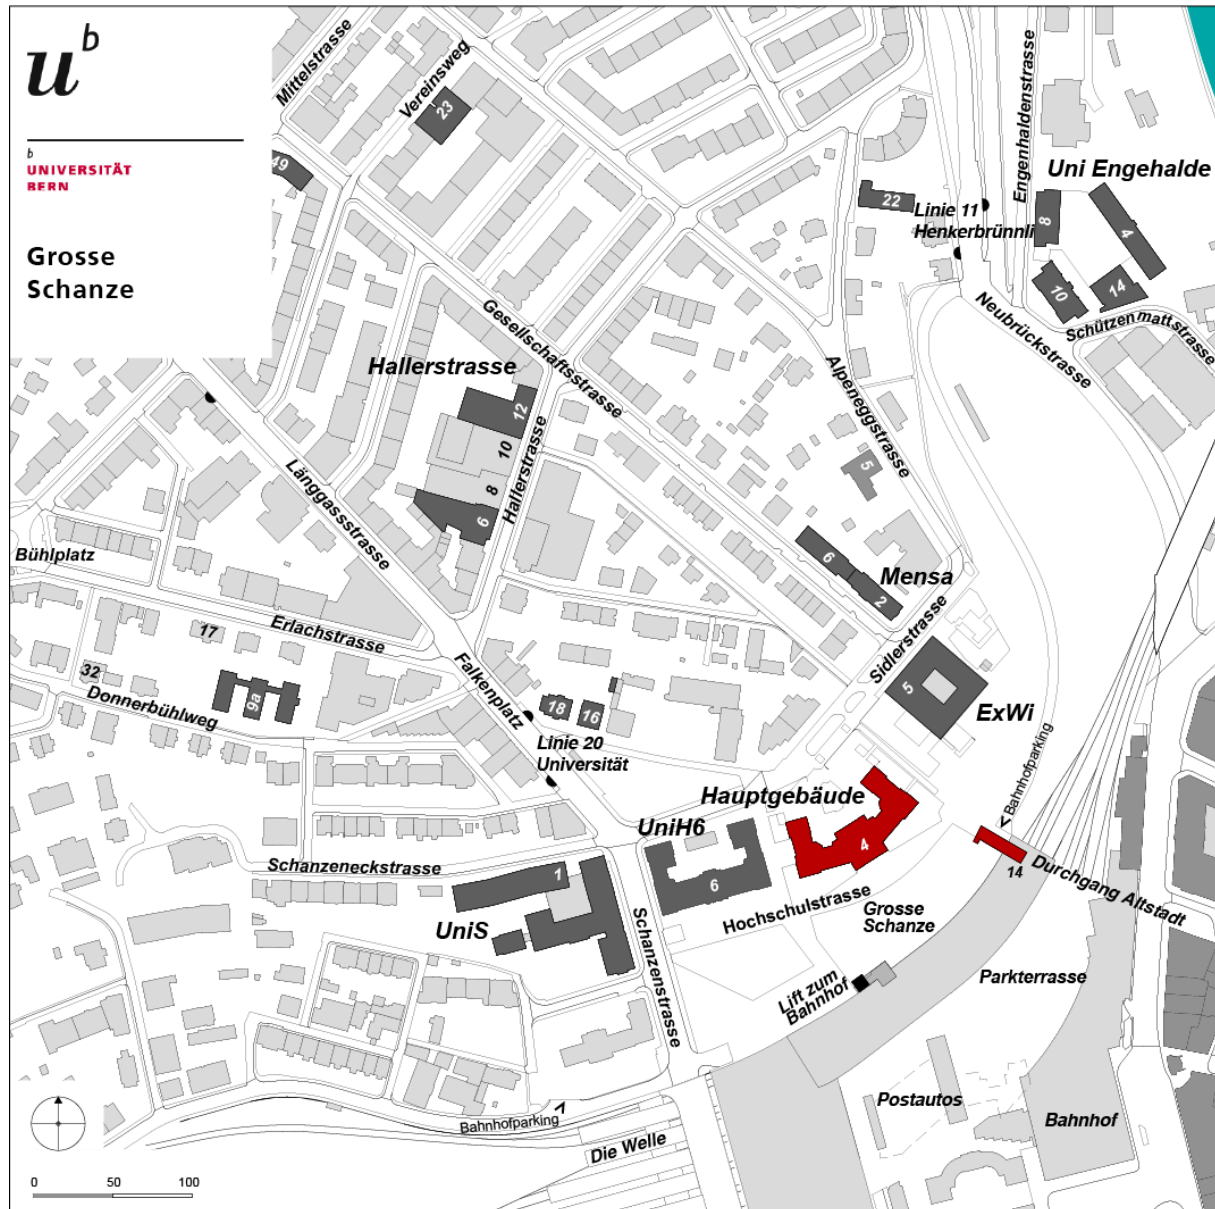

## Location overview

Talks:

Main building University Bern, No 4 on the map  
Room 201 on Tuesday

Room 220 from Wednesday till Friday

Welcome Reception:

ExWi building University Bern, No 5 on the map  
In the Mensa, No 2 on the map